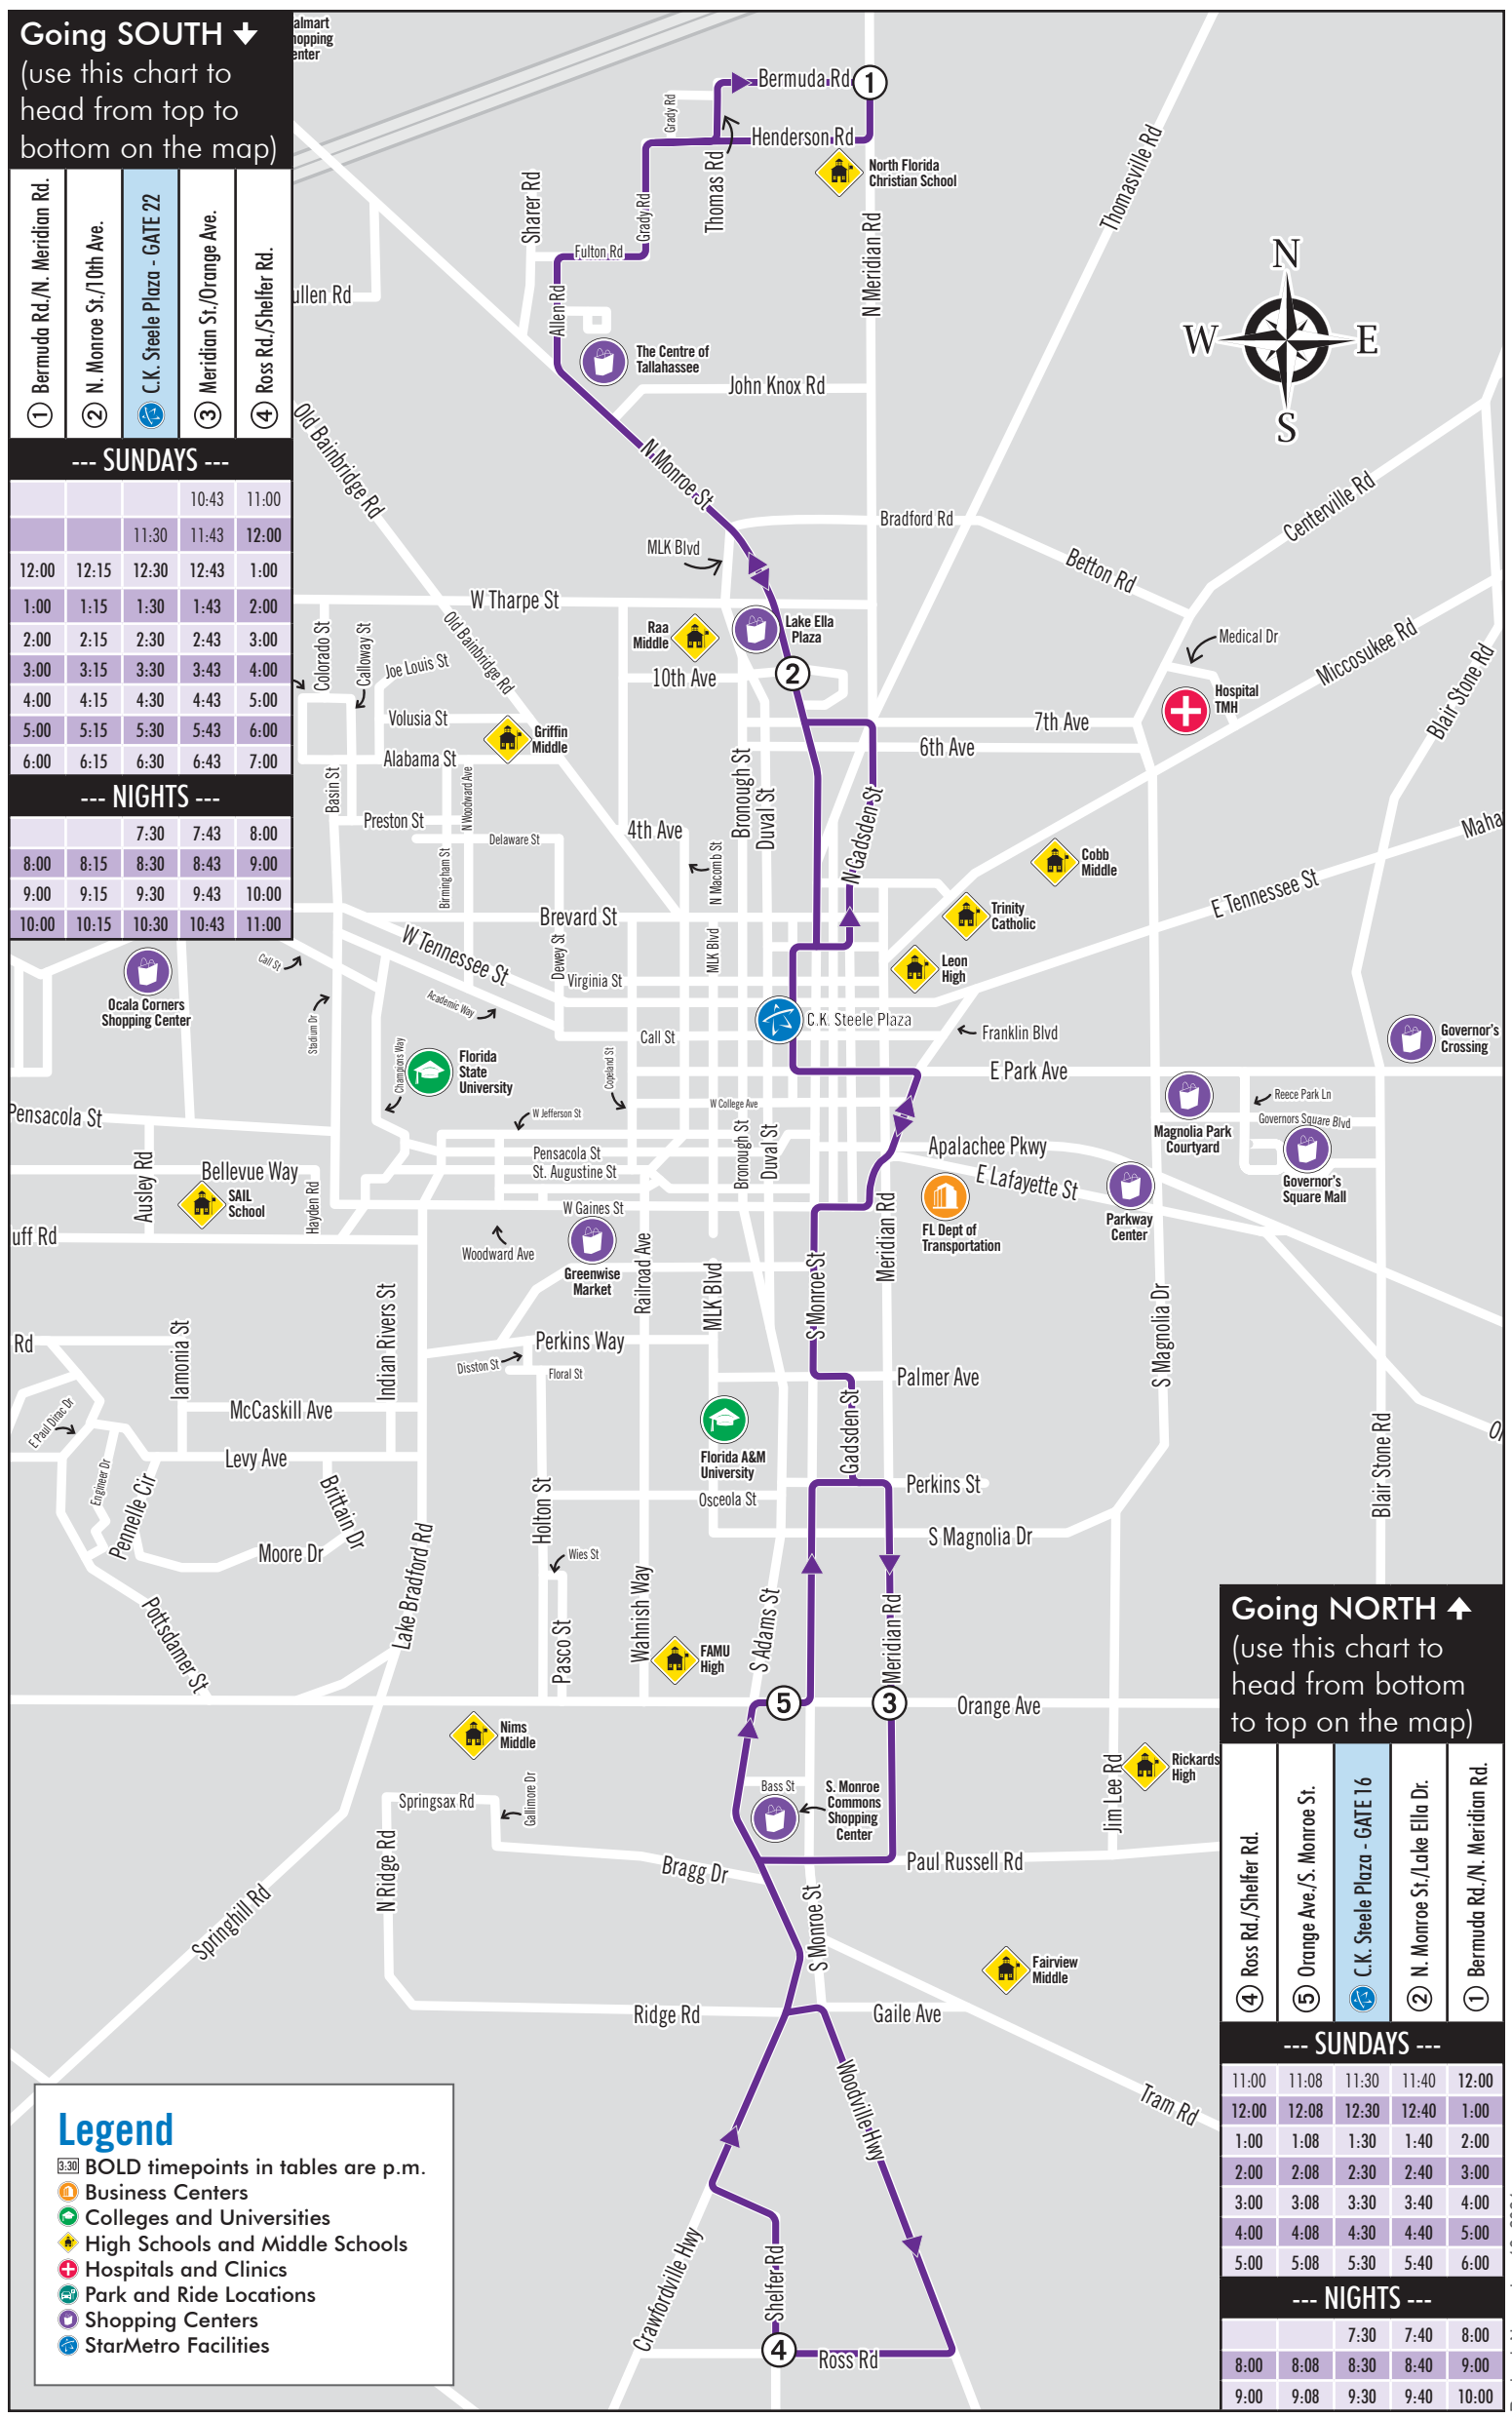

## Route 2 Sundays & Nights (Mon-Sat)

Macon Community, Monroe St., C.K. Steele Plaza, Woodville Hwy.

Sunday (10:43 a.m. - 7 p.m.) & Nights (7:30 - 11 p.m.) | Bus comes every: 60 min

**Going SOUTH** ↓  
(use this chart to head from top to bottom on the map)

- ① Bermuda Rd./N. Meridian Rd.
- ② N. Monroe St./10th Ave.
- ③ C.K. Steele Plaza - GATE 22
- ④ Meridian St./Orange Ave.
- ⑤ Ross Rd./Shelter Rd.

--- SUNDAYS ---

|       |       |       |       |       |       |
|-------|-------|-------|-------|-------|-------|
|       |       |       |       | 10:43 | 11:00 |
|       |       |       |       | 11:30 | 12:00 |
| 12:00 | 12:15 | 12:30 | 12:43 | 1:00  |       |
| 1:00  | 1:15  | 1:30  | 1:43  | 2:00  |       |
| 2:00  | 2:15  | 2:30  | 2:43  | 3:00  |       |
| 3:00  | 3:15  | 3:30  | 3:43  | 4:00  |       |
| 4:00  | 4:15  | 4:30  | 4:43  | 5:00  |       |
| 5:00  | 5:15  | 5:30  | 5:43  | 6:00  |       |
| 6:00  | 6:15  | 6:30  | 6:43  | 7:00  |       |

**Going NORTH** ↑  
(use this chart to head from bottom to top on the map)

- ④ Ross Rd./Shelter Rd.
- ⑤ Orange Ave./S. Monroe St.
- ③ C.K. Steele Plaza - GATE 16
- ② N. Monroe St./Lake Ella Dr.
- ① Bermuda Rd./N. Meridian Rd.

**Legend**

- 8:30** BOLD timepoints in tables are p.m.
- Business Centers
- Colleges and Universities
- High Schools and Middle Schools
- Hospitals and Clinics
- Park and Ride Locations
- Shopping Centers
- StarMetro Facilities