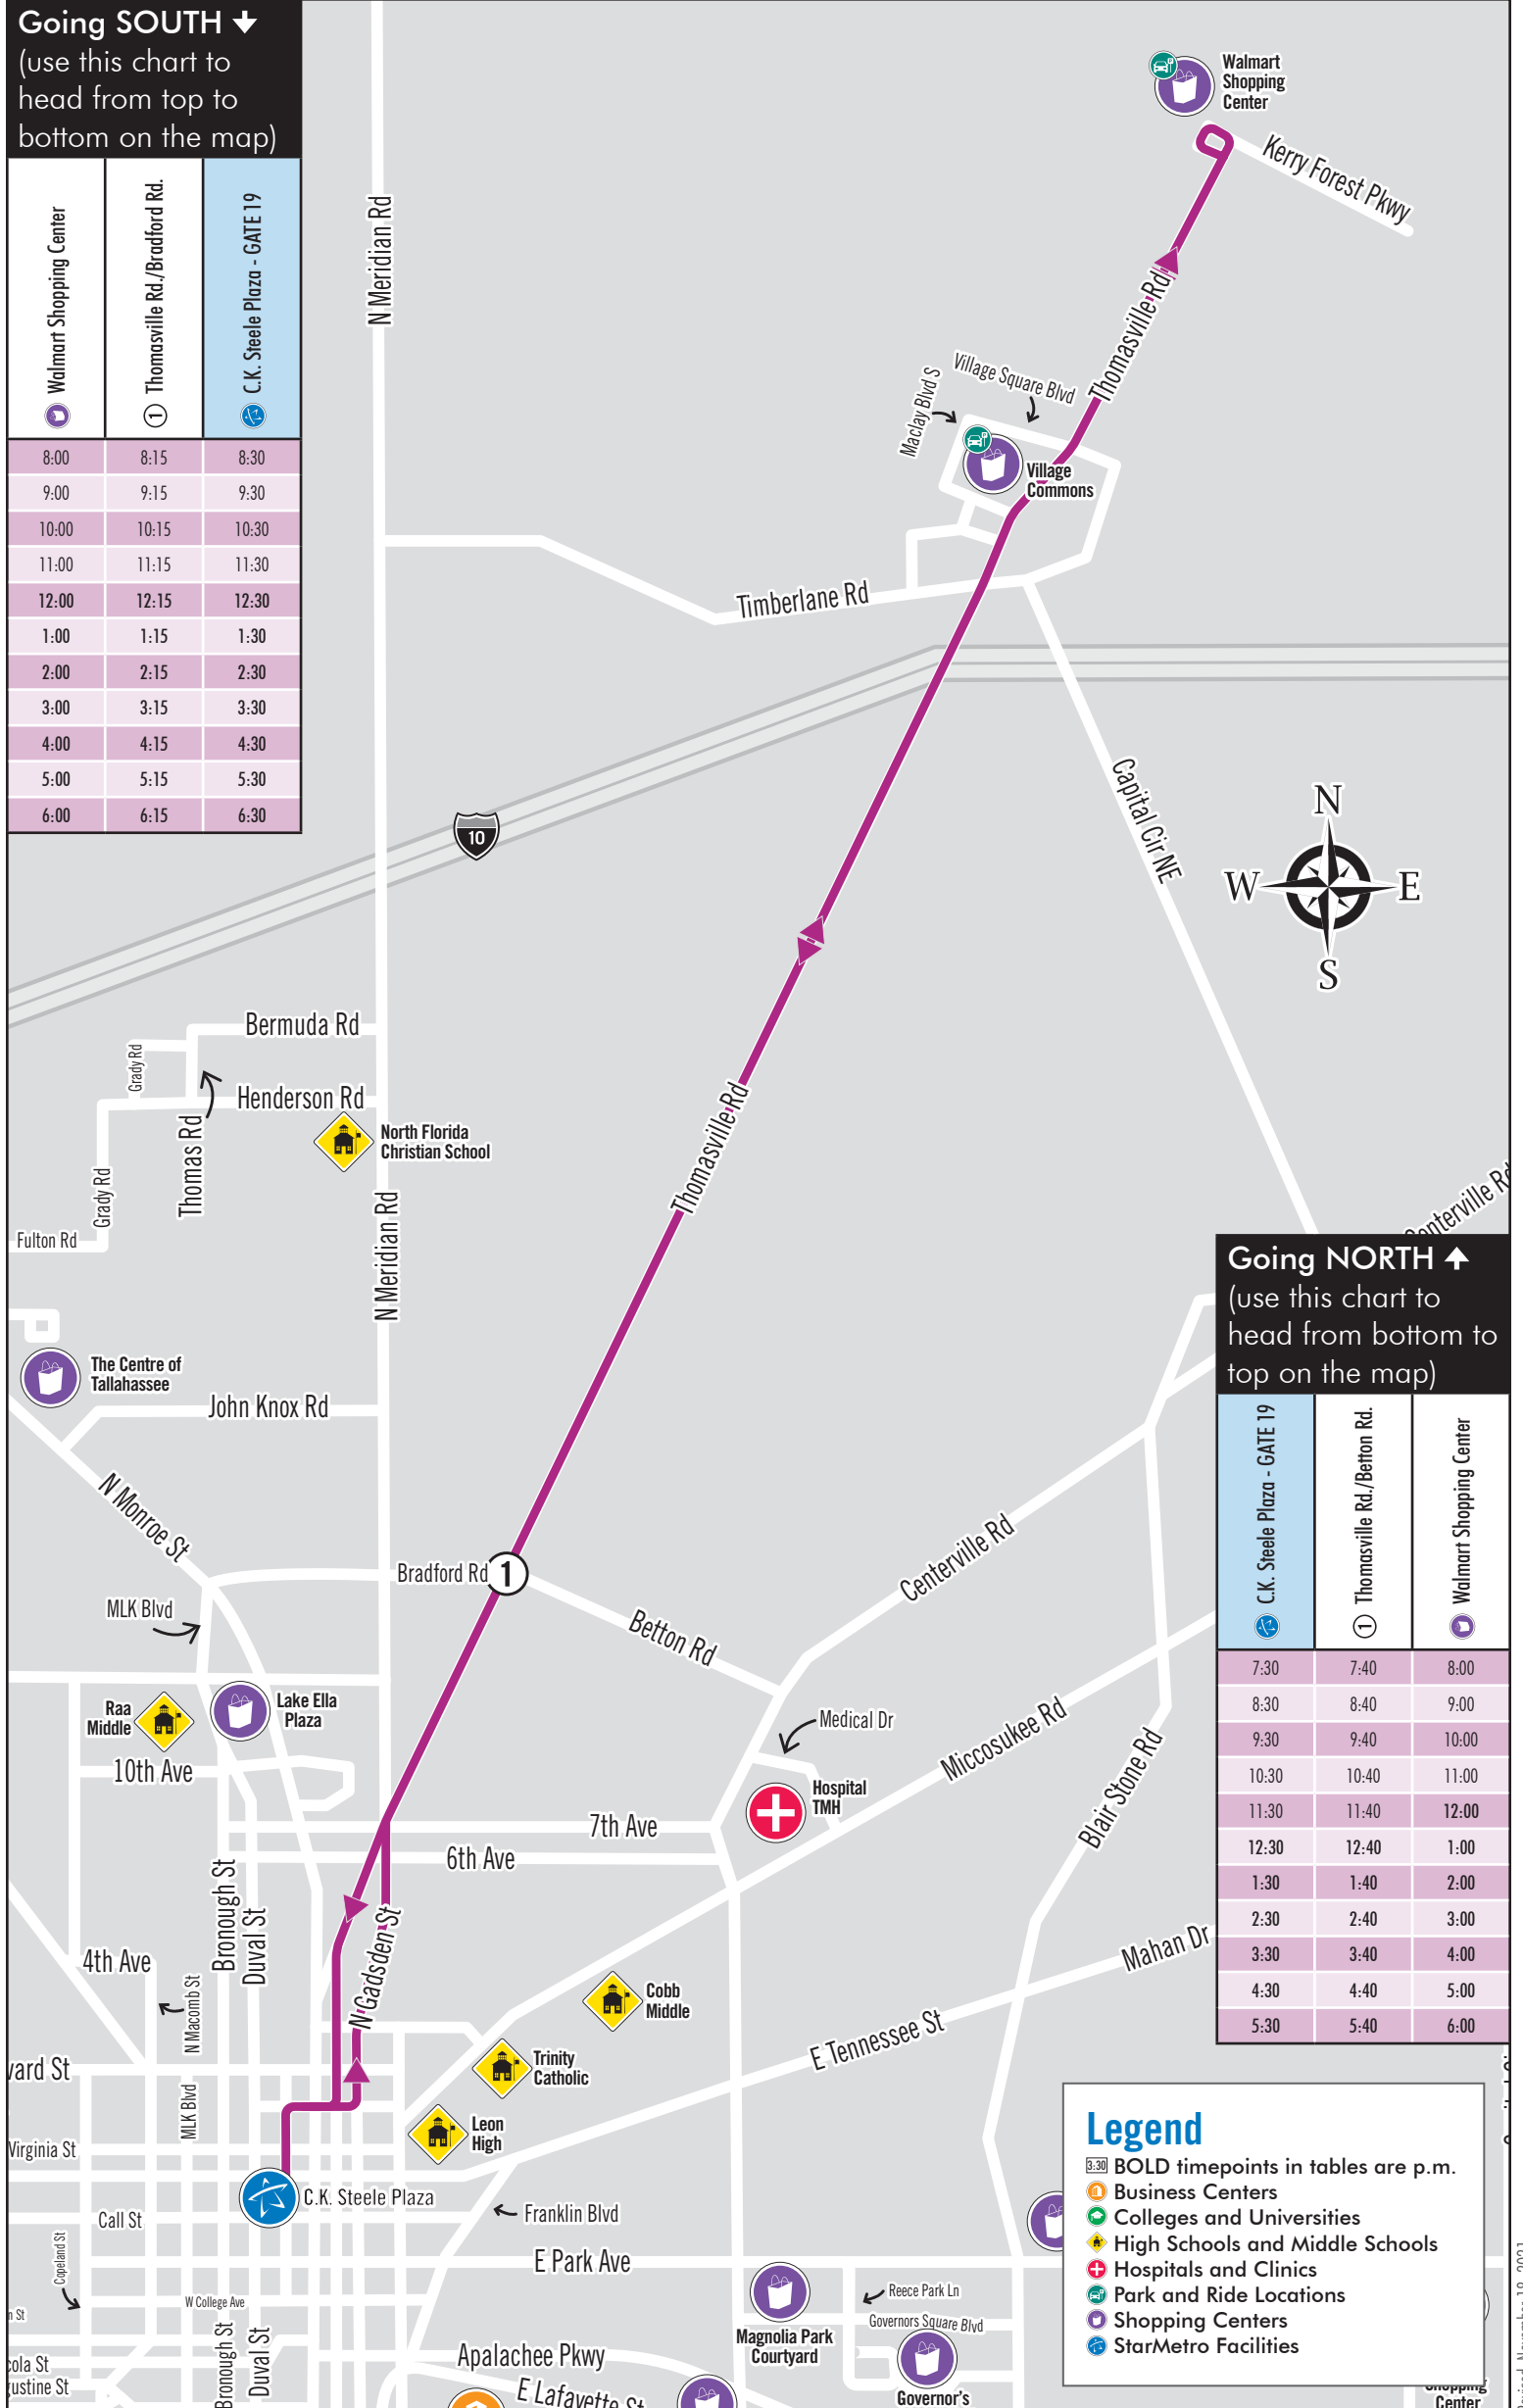

Killearn Route (Saturdays)

Walmart Shopping Center, Thomasville Rd., C.K. Steele Plaza
Saturday (7:30 a.m. - 6:30 p.m.) | Bus comes every: **60 min**

Going SOUTH ↓
(use this chart to head from top to bottom on the map)

Walmart Shopping Center	Thomasville Rd./Bradford Rd.	C.K. Steele Plaza - GATE 19
8:00	8:15	8:30
9:00	9:15	9:30
10:00	10:15	10:30
11:00	11:15	11:30
12:00	12:15	12:30
1:00	1:15	1:30
2:00	2:15	2:30
3:00	3:15	3:30
4:00	4:15	4:30
5:00	5:15	5:30
6:00	6:15	6:30

Going NORTH ↑
(use this chart to head from bottom to top on the map)

C.K. Steele Plaza - GATE 19	Thomasville Rd./Bradford Rd.	Walmart Shopping Center
7:30	7:40	8:00
8:30	8:40	9:00
9:30	9:40	10:00
10:30	10:40	11:00
11:30	11:40	12:00
12:30	12:40	1:00
1:30	1:40	2:00
2:30	2:40	3:00
3:30	3:40	4:00
4:30	4:40	5:00
5:30	5:40	6:00

Legend

- 8:30** BOLD timepoints in tables are p.m.
- Business Centers
- Colleges and Universities
- High Schools and Middle Schools
- Hospitals and Clinics
- Park and Ride Locations
- Shopping Centers
- StarMetro Facilities